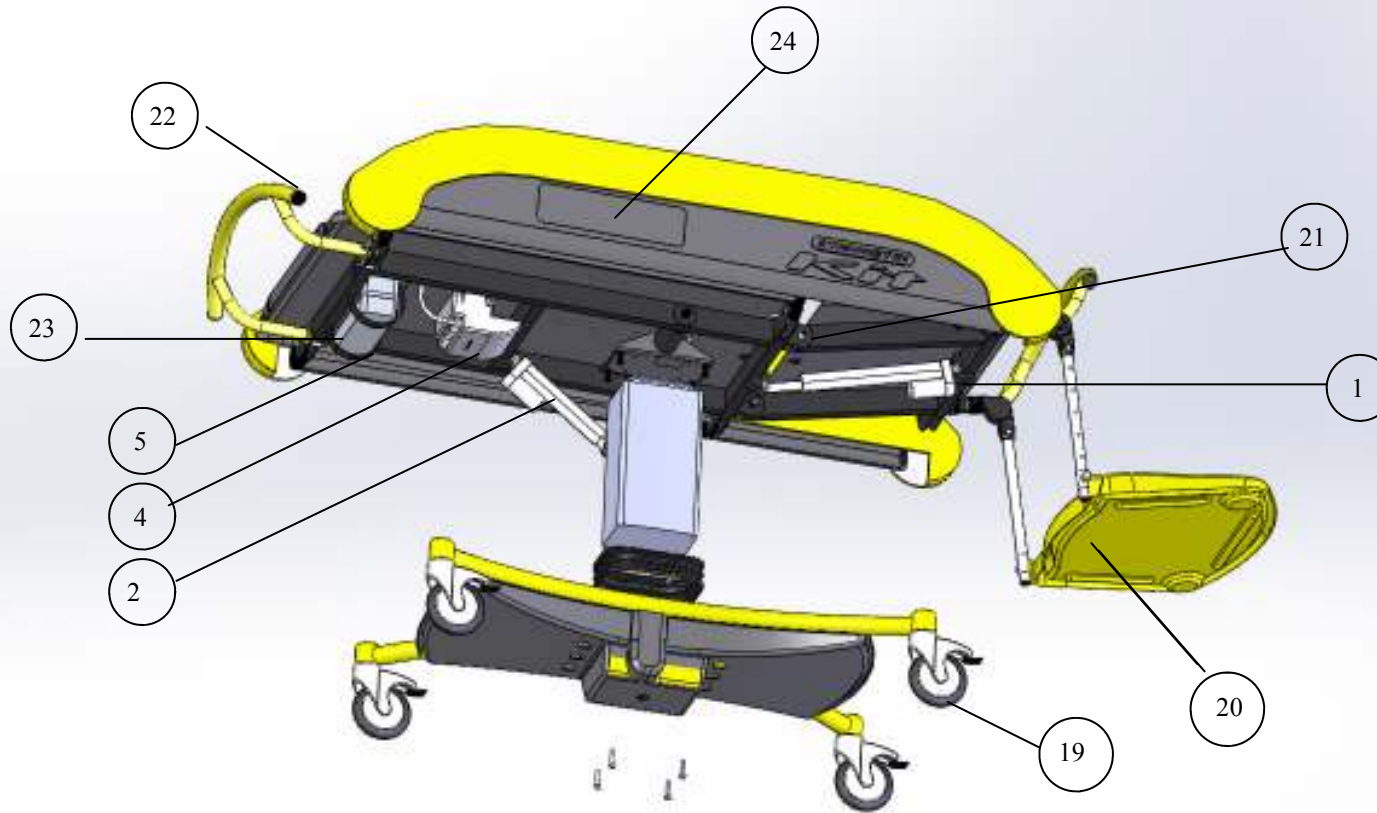

CONTROL BOX

BATTERY

HANDSET

MAINS ADAPTER

BATTERY CHARGER

CONTACT SERVICE LINE: 01531 634468
Find out more about us at www.symmetrikit.co.uk/service

PRODUCT: ACHEEVA MOULDINGS

ORDER FULL SET FF01285 including cot sides

CONTACT SERVICE LINE: 01531 634468
Find out more about us at www.symmetrikit.co.uk/service

ACHEEVA— COT SIDE ASSEMBLIES

ACHEEVA — ACCESSORIES

ACHEEVA — BEST VALUE SERVICE OPTIONS

24

Service Option 1—includes: