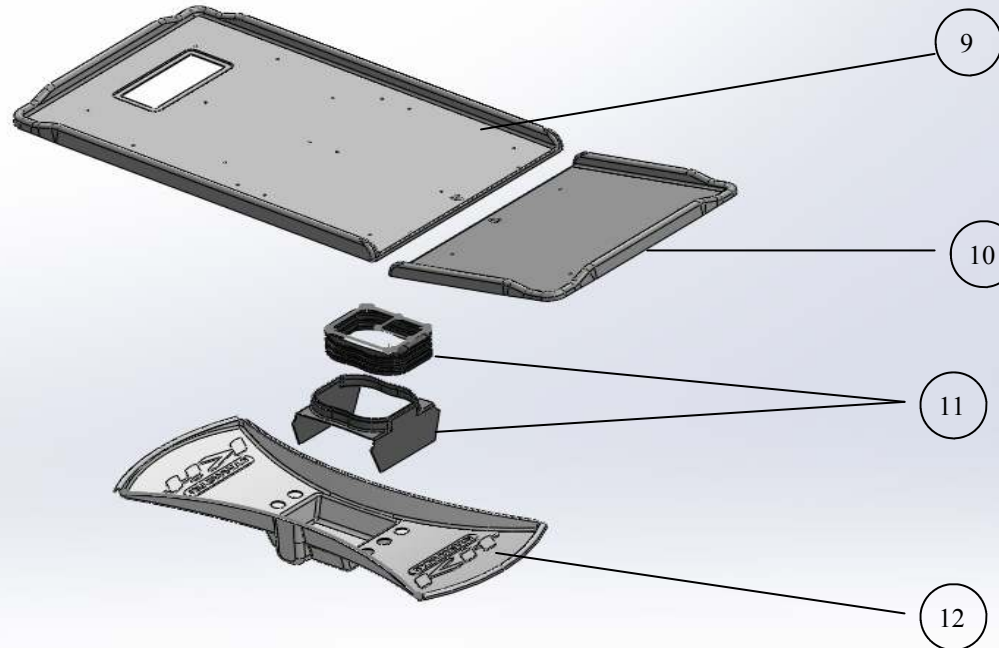

CONTROL BOX

BATTERY

HANDSET

MAINS ADAPTER

BATTERY CHARGER

CONTACT SERVICE LINE: 01531 634468
Find out more about us at www.symmetrikit.co.uk/service

PRODUCT: ACHEEVA MOULDINGS

ORDER FULL SET FF01285 including cot sides

CONTACT SERVICE LINE: 01531 634468
Find out more about us at www.symmetrikit.co.uk/service

ACHEEVA— COT SIDE ASSEMBLIES

ACHEEVA — ACCESSORIES

ACHEEVA — BEST VALUE SERVICE OPTIONS

24

Service Option 1—includes: