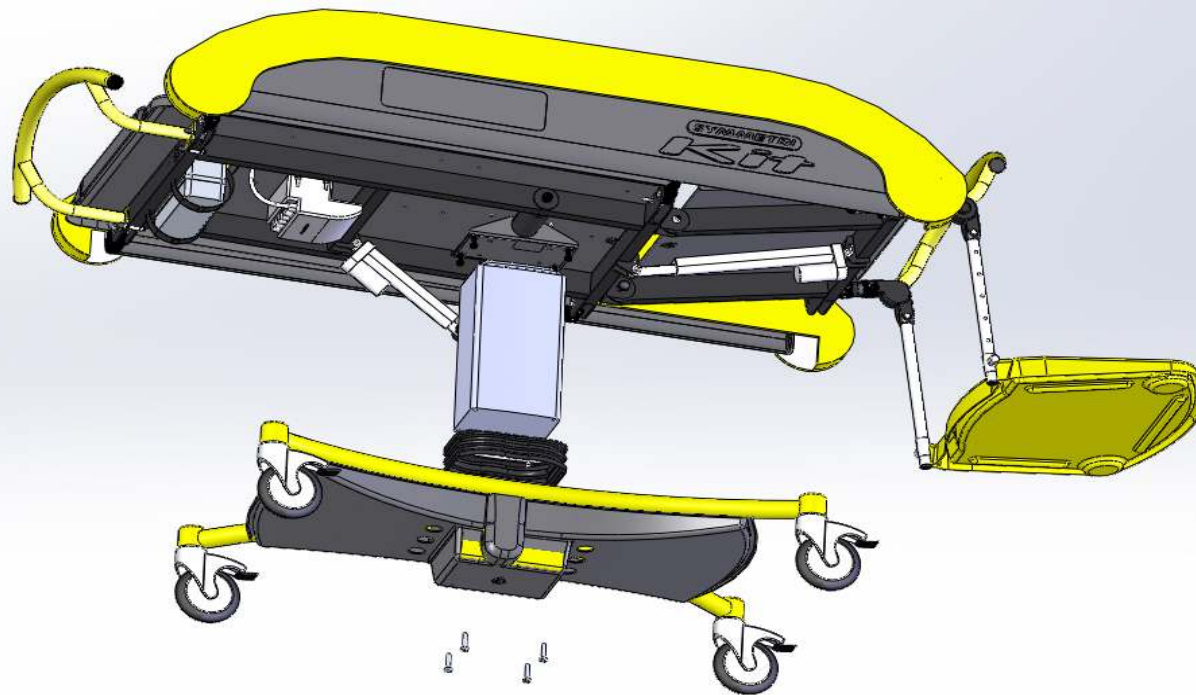

SPARE PARTS MANUAL

PRODUCT: ACHEEVA issue: 2012-01 01/04/2012

CONTACT SERVICE LINE: 01531 634468
Find out more about us at www.symmetrikit.co.uk/service