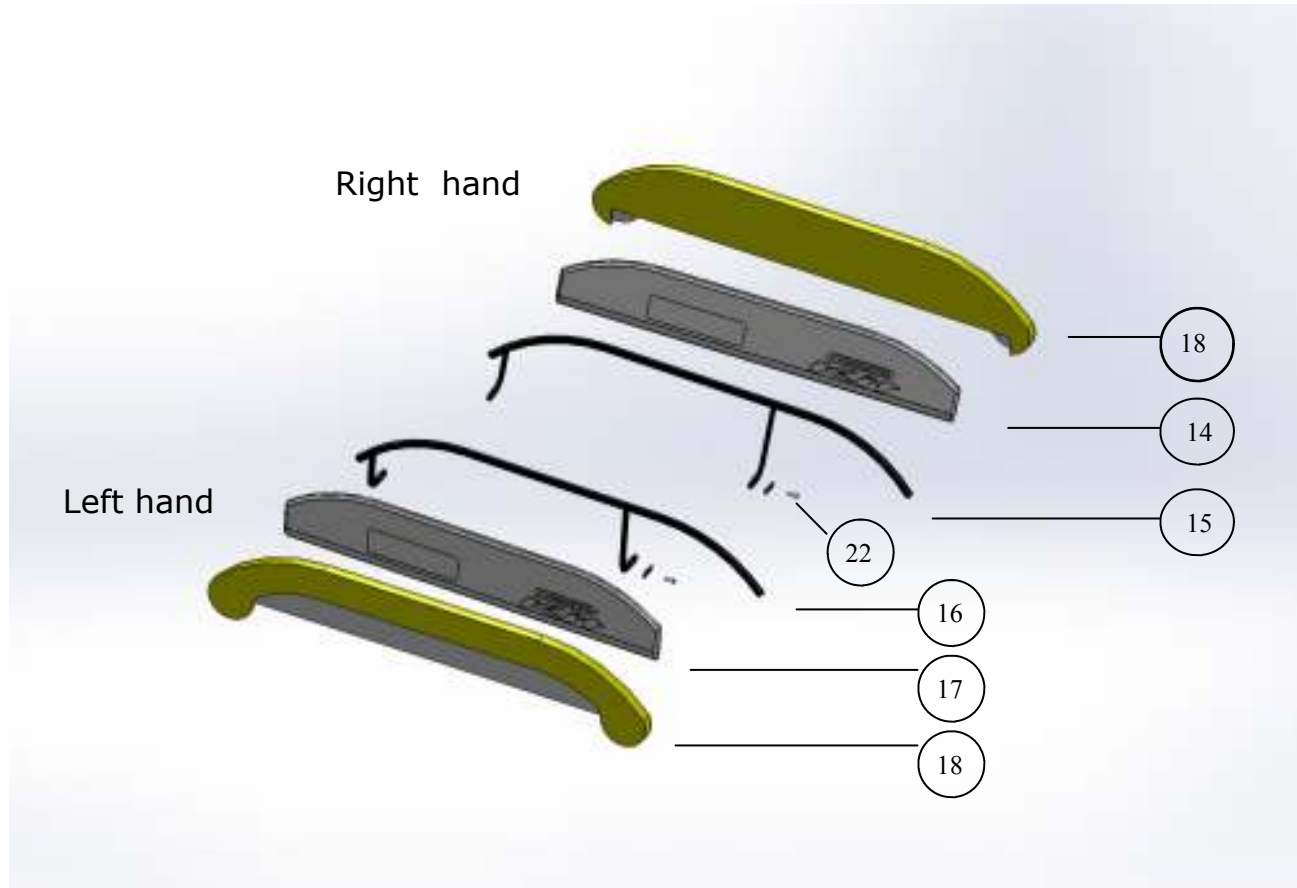

CONTROL BOX

BATTERY

HANDSET

MAINS ADAPTER

BATTERY CHARGER

CONTACT SERVICE LINE: 01531 634468
Find out more about us at www.symmetrikit.co.uk/service

PRODUCT: ACHEEVA MOULDINGS

ORDER FULL SET FF01285 including cot sides

CONTACT SERVICE LINE: 01531 634468
Find out more about us at www.symmetrikit.co.uk/service

ACHEEVA— COT SIDE ASSEMBLIES

ACHEEVA — ACCESSORIES

ACHEEVA — BEST VALUE SERVICE OPTIONS

24

Service Option 1—includes: