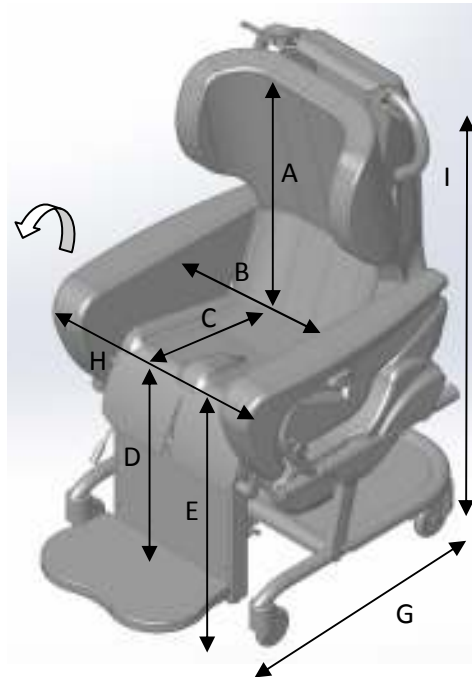

Symmetrikit Tiltrite Chairs

Dimension Comparison chart

		SMALL TILTRITE	MEDIUM	TALL
A) Backrest height	Standard	605-725*	750-950	750-950
	With wide seat	n/a	725-925	725-925
B) Seat width	Narrow arm	n/a	170-320	170-320
	Standard arm	180-280	315-455	315-455
	Wide arm	n/a	450-600	450-600
C) Seat Depth	With strap	250**-380	315**-520	315**-520
	With fingerform	235-380	325-520	325-520
D) Leg Length (with footrest)	Standard	230-400	235-460***	235-550***
E) Seat to floor height (full forward tilt)	Standard	430	580	655
	With wide seat	n/a	605	680
F) Tilt Range		+10°/-30°	+10°/-40°	+10°/-40°
G) Overall length (upright-reclined)		940-1580	1000-1700	1000-1900
H) Overall width		680	760	800
I) Overall height		1150	1250	1350

All dimensions in mm

*with extended back as standard

**with wedge fitted. Increase this by 75mm without wedge (50mm for small tilt)

***with wide seat fitted. Reduce this by 25mm for standard seat